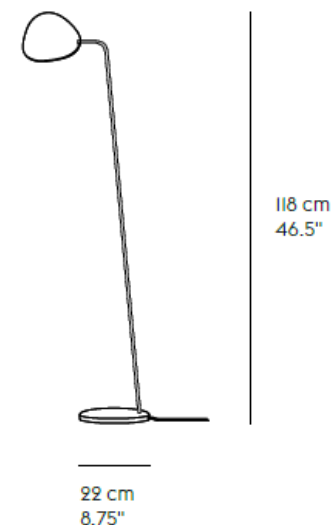

### **Leaf**

With an ultra-thin body and subtly-curved LED head, the Leaf Floor Lamp brings a gentle light to any space. Available in four colors, the lamp is a poetic addition to your office, home or commercial setting. The light can be dimmed to accustom the atmosphere of the room. Aluminum, Brass, Coloured PVC cord Leaf is a result of a process combining turned and casted aluminum and steel, with a strong powder coating as paint.

*Brand:* **MUUTO**  
*Item type:* Floor Lamp  
*Item code:* 13432  
*Designer:* Broberg & Ridderstrale  
*Color:* Black  
*Dimension:* 15.5 x 18.5 x 118 cm

*Click the link for more options and finishes:*  
<https://muuto.com/leaf-table-lamp>