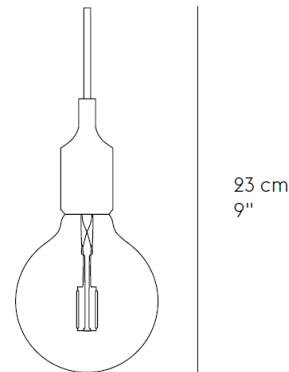

E27

Industrial design meets Scandinavian simplicity with the E27 Pendant Lamp. The naked LED bulb and sleek socket create a subtle yet distinctive light that can be used on its own or in a cluster, perfect for the home, a restaurant or any professional setting. E27 is pressed in vulcanised silicone rubber under high temperature. The cord is extruded. Inside plastic socket and PVC cord is assembled by hand.

Brand: **MUUTO**
Item type: Pendant Lamp
Item code: 13347
Designer: Matias Stahlbom
Colors: Light Green
Dimension: 12.5ø x 23cm

12,5 cm
5"

Click the link for more options and finishes:
<https://muuto.com/e27-pendant-lamp>