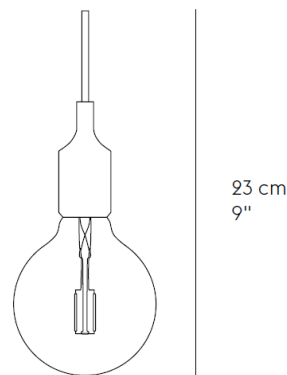

### **E27**

Industrial design meets Scandinavian simplicity with the E27 Pendant Lamp. The naked LED bulb and sleek socket create a subtle yet distinctive light that can be used on its own or in a cluster, perfect for the home, a restaurant or any professional setting. E27 is pressed in vulcanised silicone rubber under high temperature. The cord is extruded. Inside plastic socket and PVC cord is assembled by hand.

*Brand:* **MUUTO**  
*Item type:* Pendant Lamp  
*Item code:* 13341  
*Designer:* Matias Stahlbom  
*Colors:* White  
*Dimension:* 12.5ø x 23cm

12,5 cm  
5"

*Click the link for more options and finishes:*