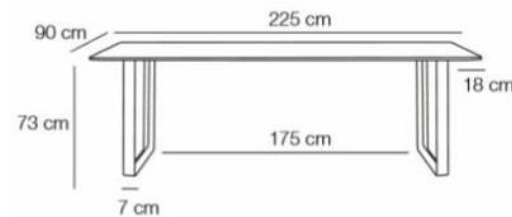

### **70/70 Table**

A design reduced to its basic parts, the 70/70 Table is both minimalist and attention-grabbing with its geometric base and slim silhouette. Available in three sizes, the 70/70 table can be adds a contemporary flair to a professional or home setting. The table top is made of plywood, with a linoleum, laminate or veneer surface. The aluminum frames are formed under high pressure casting.

*Brand:* **MUUTO**  
*Item type:* Table  
*Item code:* 13063+13043  
*Designer:* TAF Architects  
*Color:* Grey  
*Dimension:* 225 x 90 x 73 cm

*Click the link for more options and finishes:*

<https://muuto.com/70-70-table>