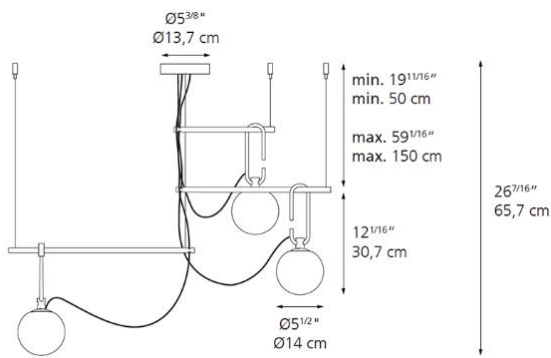

<b>Brand:</b>	<b>ARTEMIDE, MADE IN ITALY</b>
<b>Item type:</b>	Suspended Lamp
<b>Item Code:</b>	1276010A
<b>Designer:</b>	Neri & Hu
<b>Color:</b>	White deffuser,Brushed brass frame
<b>Light Source:</b>	3LED 12W, 220-240V, 772LM and 3000K
<b>Suggested Bulb:</b>	E27 ( Source Bulb not included)
<b>Dimension:</b>	L-135cm x H- 67.2cm x Dia-14cm Max Drop 217cm