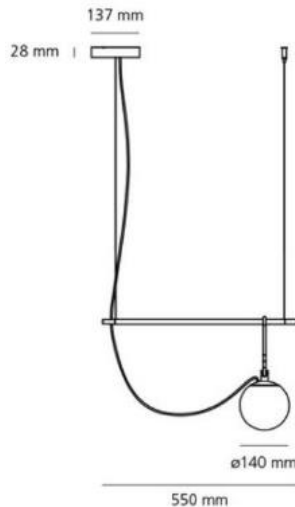

www.kuysenfurniture.com

NH S1 22

nh continues the study on the dynamic interaction of expertise, details, materials, form, and light that Neri&Hu are developing with Artemide. The selected materials represent a perfect combination of tradition and innovation, as well as the expression of responsible and sustainable design,

<i>Brand:</i>	ARTEMIDE, MADE IN ITALY
<i>Item type:</i>	Suspended Lamp
<i>Item Code:</i>	1273010A
<i>Designer:</i>	Neri & Hu
<i>Color:</i>	Blown glass, White/Brushed brass ,Black/Brass
<i>Light Source:</i>	1LED 13.5W, 220-240V, 1142LM and 3000K
<i>Suggested Bulb:</i>	E27 (Source Bulb not included)
<i>Dimension:</i>	L-55cm x H- 40.3cm x D-22cm Max Drop 190cm

Click the link for more options and finishes:

<https://www.artemide.com/en/subfamily/4746314/nh-suspension>