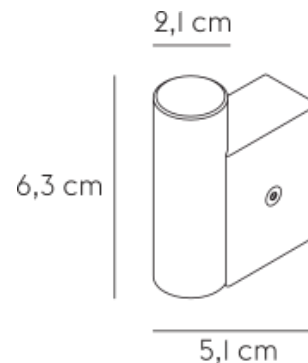

Attach Coat Hook

The Attach Coat Hook combines industrial and Scandinavian materialities for a playful yet refined take on the simple, modern coat hook, joined by its contrasting round and square forms. Use the design in linear formations for a simple, refined expression or in more vibrant layouts with various colors of the design.

<i>Brand:</i>	MUUTO
<i>Item type:</i>	Hook
<i>Item code:</i>	12353
<i>Designer:</i>	Dimitri Bahler
<i>Color:</i>	Oak/Rose
<i>Dimension:</i>	6.3 x 2.1 x 5.1 cm

Please check the link for more options and finishes: