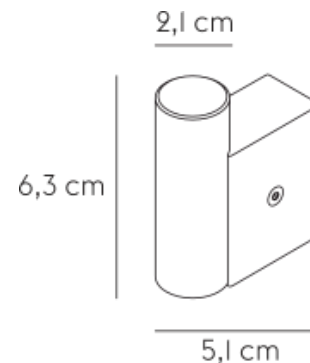

Attach Coat Hook

The Attach Coat Hook combines industrial and Scandinavian materialities for a playful yet refined take on the simple, modern coat hook, joined by its contrasting round and square forms. Use the design in linear formations for a simple, refined expression or in more vibrant layouts with various colors of the design.

<i>Brand:</i>	MUUTO
<i>Item type:</i>	Hook
<i>Item code:</i>	12352
<i>Designer:</i>	Dimitri Bahler
<i>Color:</i>	Oak/Dark Green
<i>Dimension:</i>	6.3 x 2.1 x 5.1 cm

Please check the link for more options and finishes: