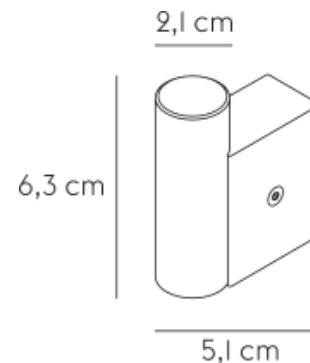

Attach Coat Hook

The Attach Coat Hook combines industrial and Scandinavian materialities for a playful yet refined take on the simple, modern coat hook, joined by its contrasting round and square forms. Use the design in linear formations for a simple, refined expression or in more vibrant layouts with various colors of the design.

<i>Brand:</i>	MUUTO
<i>Item type:</i>	Hook
<i>Item code:</i>	12350
<i>Designer:</i>	Dimitri Bahler
<i>Color:</i>	Aluminum
<i>Dimension:</i>	6.3 x 2.1 x 5.1 cm

Please check the link for more options and finishes: