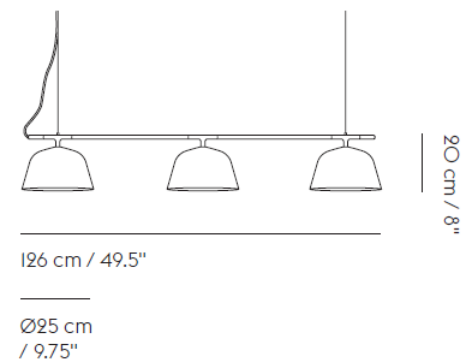

Ambit Rail

Embodying the Scandinavian design values, the Ambit pendant lamp is as timeless as it is contemporary. Made of hand-spun aluminum that has been hand-painted, the Ambit has a white interior to heighten contrasts with the outside of the shade and enhance the light. It is available in two sizes, five colors and integrates seamlessly into any room of a home, office or commercial space. Aluminum lamp shade and rubber cord. Made from old braizer traditions, the lamp shade is press spun by hand. Hereafter, the lamp shade is polished and painted by hand.

<i>Brand:</i>	Muuto, Made in Denmark
<i>Item type:</i>	Rail lamp
<i>Item Code:</i>	12252
<i>Designer:</i>	TAF Architects
<i>Material:</i>	Casted Aluminum
<i>Color:</i>	White
<i>Recommended Bulb:</i>	3 x E14
<i>Dimension:</i>	126 x 20 cm