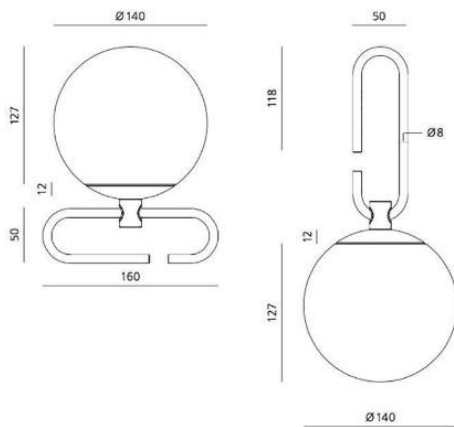

<i>Brand:</i>	ARTEMIDE , MADE IN ITALY
<i>Item type:</i>	Lamp
<i>Item Code:</i>	1217010A
<i>Designer:</i>	Neri & Hu
<i>Color:</i>	Blown glass, White/Brushed brass ,Black/Brass
<i>Light Source:</i>	1LED 13.5W, 220-240V, 1142LM and 3000K
<i>Suggested Bulb:</i>	E27 (Source Bulb not included)
<i>Dimension:</i>	16 x 17 x 14 diameter