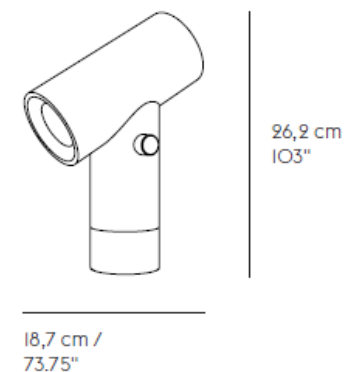

BEAM lamp

TOM CHUNG ON THE DESIGN "The idea for the Beam Lamp came while renovating my childhood home. I had made a shelf to use as divider between the hallway and living room and needed a lamp that could at once throw light out into the living room and down the hallway. The Beam Lamp mimics a single ray of light that travels through a round tube with its dimmer allowing the user to change the volume of light omitted from both ends of the cylinder shape. Tweak the design to your personal needs through its rotating base and sleek body of anodized aluminum, whether it be as direct lighting or for an ambient glow. **Material:** Body in anodized aluminum for a matte feel and vibrant look. Cord in PVC. It has build-in energy efficient LED bulb with a Lumen Maintenance (Lifetime) of L90 B10 35.000 hours.

Brand: **MUUTO**
Item type: Lamp
Item code: 12123
Designer: Tom Chung
Color: Green
Dimension: 18.7 x 26.2cm

Click the link for more options and finishes:
<https://muuto.com/beam-lamp>