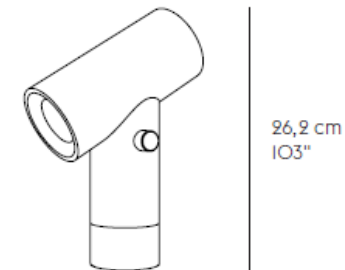

BEAM lamp

TOM CHUNG ON THE DESIGN "The idea for the Beam Lamp came while renovating my childhood home. I had made a shelf to use as a divider between the hallway and living room and needed a lamp that could at once throw light out into the living room and down the hallway. The Beam Lamp mimics a single ray of light that travels through a round tube with its dimmer allowing the user to change the volume of light omitted from both ends of the cylinder shape. Tweak the design to your personal needs through its rotating base and sleek body of anodized aluminum, whether it be as direct lighting or for an ambient glow. **Material:** Body in anodized aluminum for a matte feel and vibrant look. Cord in PVC. It has build-in energy efficient LED bulb with a Lumen Maintenance (Lifetime) of L90 B10 35.000 hours.

Brand: **MUUTO**
Item type: Lamp
Item code: 12121
Designer: Tom Chung
Color: Black
Dimension: 18.7 x 26.2cm

18,7 cm /
73.75"

Click the link for more options and finishes:
<https://muuto.com/beam-lamp>