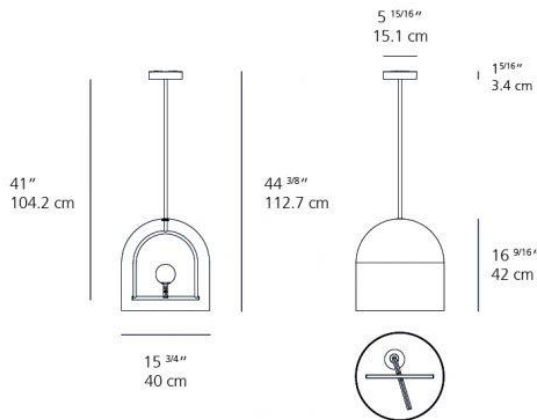

Brand: ARTEMIDE, MADE IN ITALY
Item type: Suspension Lamp
Item Code: 1103010A
Designer: Neri & Hu
Color: Brushed brass, white, black ,transparent
Light Source: 1 X LED , 7.8W 640LM,3000K
Dimension: H 42cm Diameter 40cm Base width 3.6
 Base Diameter 15.2 Max Ext. 109cm