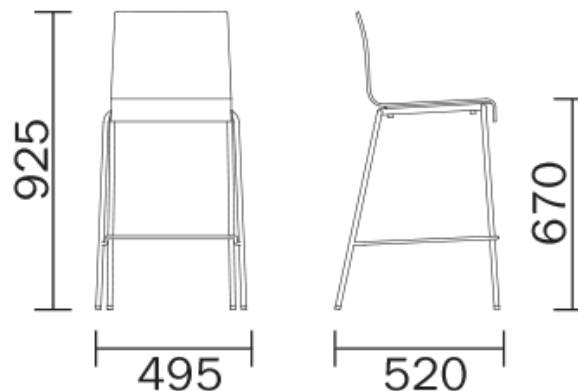

KUADRA 1102

Kuadra stool, white or ivory technopolymer shell. Chromed or satinized 20x20mm steel tube frame.

Brand: **Pedrali, Made in Italy**
Item type: Barstool
Item Code: 1102/BI/ST
Designer: Pedrali R&D
Color: White
Dimension: 46 x 54 x 65/90 cm