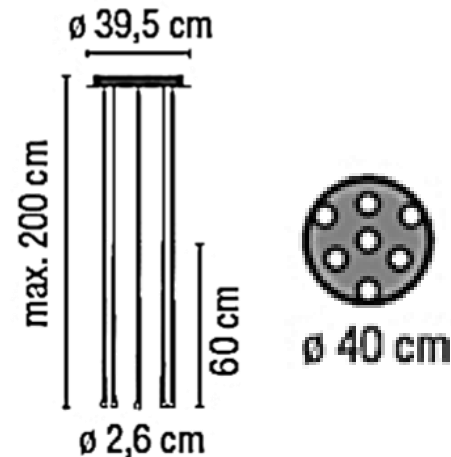

Slim

The Slim lamps are a collection of hanging lamps designed by Jordi Vilardell. The Slim lamp is refined and slender, projecting a pleasing accent lighting.

Brand: **VIBIA, MADE IN SPAIN**

Item type: Suspended Light

Item code: 091404/1B

Designer: Jordi Vilardell

General Details: BLACK CARBON FIBER
Pressed glass diffuser

Light Source: 7 X LED 3W 700mA. Pressed glass diffuser.

Dimension: 4.0Ø or 2.6Ø each x 200H max.

Please check the link for more options and finishes: