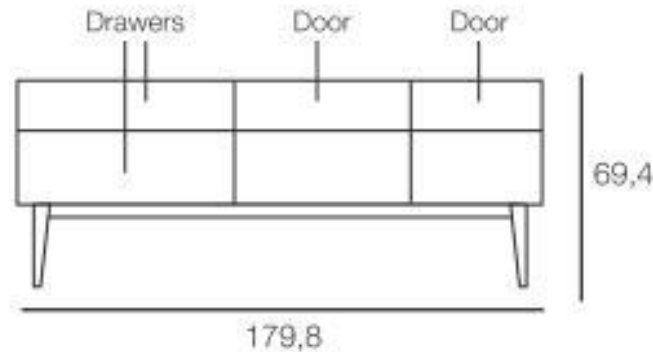

Reflect

The Reflect Sideboard is a storage unit with a considerable length that works in both a living room and larger office spaces. With a curved surface in a sturdy frame, the Reflect Sideboard is a modern take on the classic mid-century modern Scandinavian style.

Brand: **MUUTO**
Item type: Storage
Item code: 09022
Designer: Soren Rose Studio
Color: Black
Dimension: 179.8 cm x 69.4 cm

Please check the link for more options and finishes:

<https://www.muuto.com/product/Reflect-Sideboard-p1885/09171/>