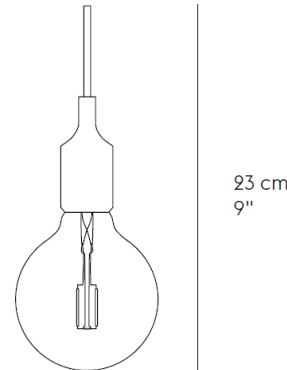

### **E27**

Industrial design meets Scandinavian simplicity with the E27 Pendant Lamp. The naked LED bulb and sleek socket create a subtle yet distinctive light that can be used on its own or in a cluster, perfect for the home, a restaurant or any professional setting. E27 is pressed in vulcanised silicone rubber under high temperature. The cord is extruded. Inside plastic socket and PVC cord is assembled by hand.

*Brand:* **MUUTO**  
*Item type:* Pendant Lamp  
*Item code:* 05287  
*Designer:* Matias Stahlbom  
*Colors:* Olive  
*Dimension:* 12.5ø x 23cm

12,5 cm  
5"

*Click the link for more options and finishes:*  
<https://muuto.com/e27-pendant-lamp>