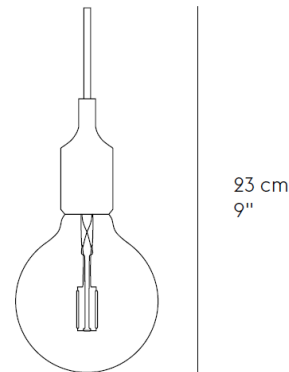

E27

Industrial design meets Scandinavian simplicity with the E27 Pendant Lamp. The naked LED bulb and sleek socket create a subtle yet distinctive light that can be used on its own or in a cluster, perfect for the home, a restaurant or any professional setting. E27 is pressed in vulcanised silicone rubber under high temperature. The cord is extruded. Inside plastic socket and PVC cord is assembled by hand.

Brand: **MUUTO**
Item type: Pendant Lamp
Item code: 05275
Designer: Matias Stahlbom
Colors: Red
Dimension: 12.5ø x 23cm

12,5 cm
5"

23 cm
9"

Click the link for more options and finishes:

<https://muuto.com/e27-pendant-lamp>