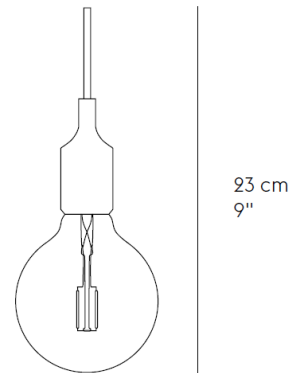

E27

Industrial design meets Scandinavian simplicity with the E27 Pendant Lamp. The naked LED bulb and sleek socket create a subtle yet distinctive light that can be used on its own or in a cluster, perfect for the home, a restaurant or any professional setting. E27 is pressed in vulcanised silicone rubber under high temperature. The cord is extruded. Inside plastic socket and PVC cord is assembled by hand.

Brand: **MUUTO**

Item type: Pendant Lamp

Item code: 05163

Designer: Matias Stahlbom

Colors: Green

Dimension: 12.5ø x 23cm

12,5 cm
5"

Click the link for more options and finishes: