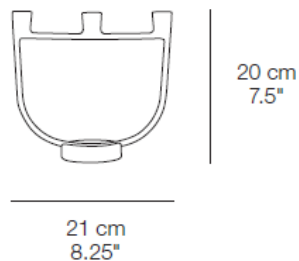

*Brand:* **MUUTO, made in Denmark**

*Item type:* Candle Holder

*Item code:* 05105

*Designer:* Jens Fager

*Color:* Green

*Dimension:* 21 x 20cm

*Click the link for more options and finishes:*  
<https://muuto.com/open-candelabra>