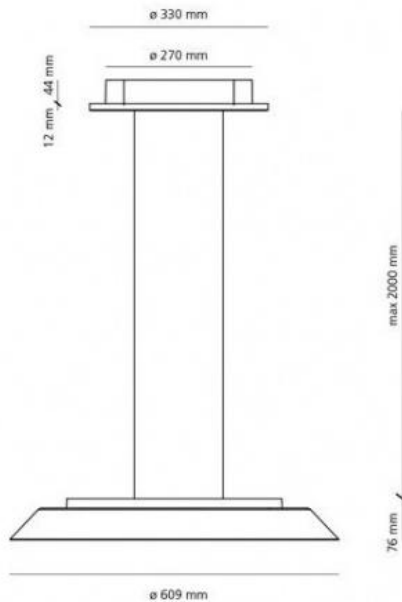

www.kuysenfurniture.com

Febe Wall/Ceiling lamp

In Febe, everything is reduced to a minimum and built around the optical engine that, with maximum yield in minimum thickness, ensures excellent performance to illuminate an entire room. Febe has an elementary shape, yet a rich performance, it focuses on light emission and its formal simplicity makes

<i>Brand:</i>	ARTEMIDE, MADE IN ITALY
<i>Item type:</i>	Suspension Lamp
<i>Item Code:</i>	0242020A
<i>Designer:</i>	Ernesto Gismondi & Daniel Moioli
<i>Color:</i>	Dove Grey, Material: methacrylate,
<i>Light Source:</i>	polycarbonate
<i>Dimension:</i>	4 X LED , 6.20W 220-240V 653LM 3000K W 8.6cm Diameter 61cm Max Heigh 200cm

Click the link for more options and finishes:

<https://www.artemide.com/en/subfamily/3359683/febe>