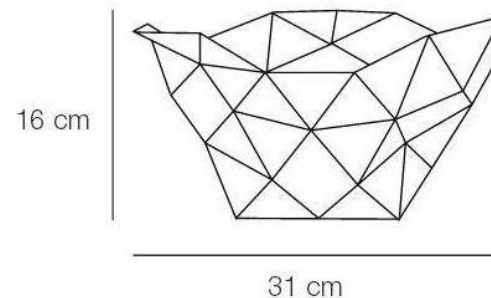

Brand: **MUUTO, made in Denmark**

Item type: Bowl

Item code: 02042

Designer: JDS Architects

Color: White

Dimension: 31 x 16cm

Click the link for more options and finishes:

<https://muuto.com/crushed-large>