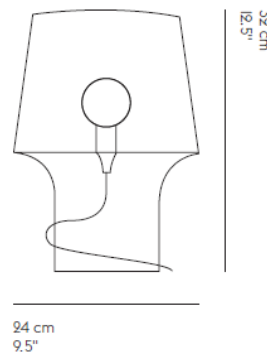

COSY Table Lamp

Place it on a table, desk, shelf or even the floor; the Cosy Table Lamp provides a glowing, reflecting light with the bulb being centred inside thick mouth blown glass. With its curvaceous and minimal shape, the Cosy Table Lamp adds ambience to any space. Available in white and grey..

- Brand:* **MUUTO**
Item type: Table Lamp
Item code: 01033
Designer: Harri Koshkinen
Color: Grey
Wattage: Max 60 watts/No bulb included, and only dimmable bulb can be used
Bulb Type: E27
Dimension: 24ø x 39cm