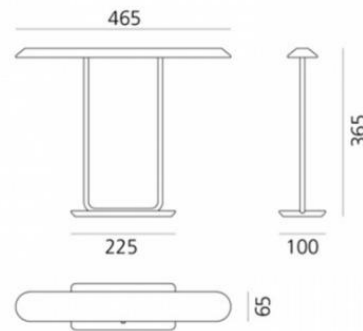

Tempio

“Tempio light draws its inspiration from Japanese temples, from their calm philosophy, their colours and portico forms.”

<i>Brand:</i>	ARTEMIDE , MADE IN ITALY
<i>Item type:</i>	Table Lamp
<i>Item Code:</i>	0052010A
<i>Designer:</i>	Atelier Oi
<i>Color:</i>	Bronze
<i>Light Source:</i>	1 x LED ,14W x 610LM and 3000K
<i>Dimension:</i>	L 46.5 x W 6.5 x H 36.5 Base Length 22.5cm Base Width 10 cm